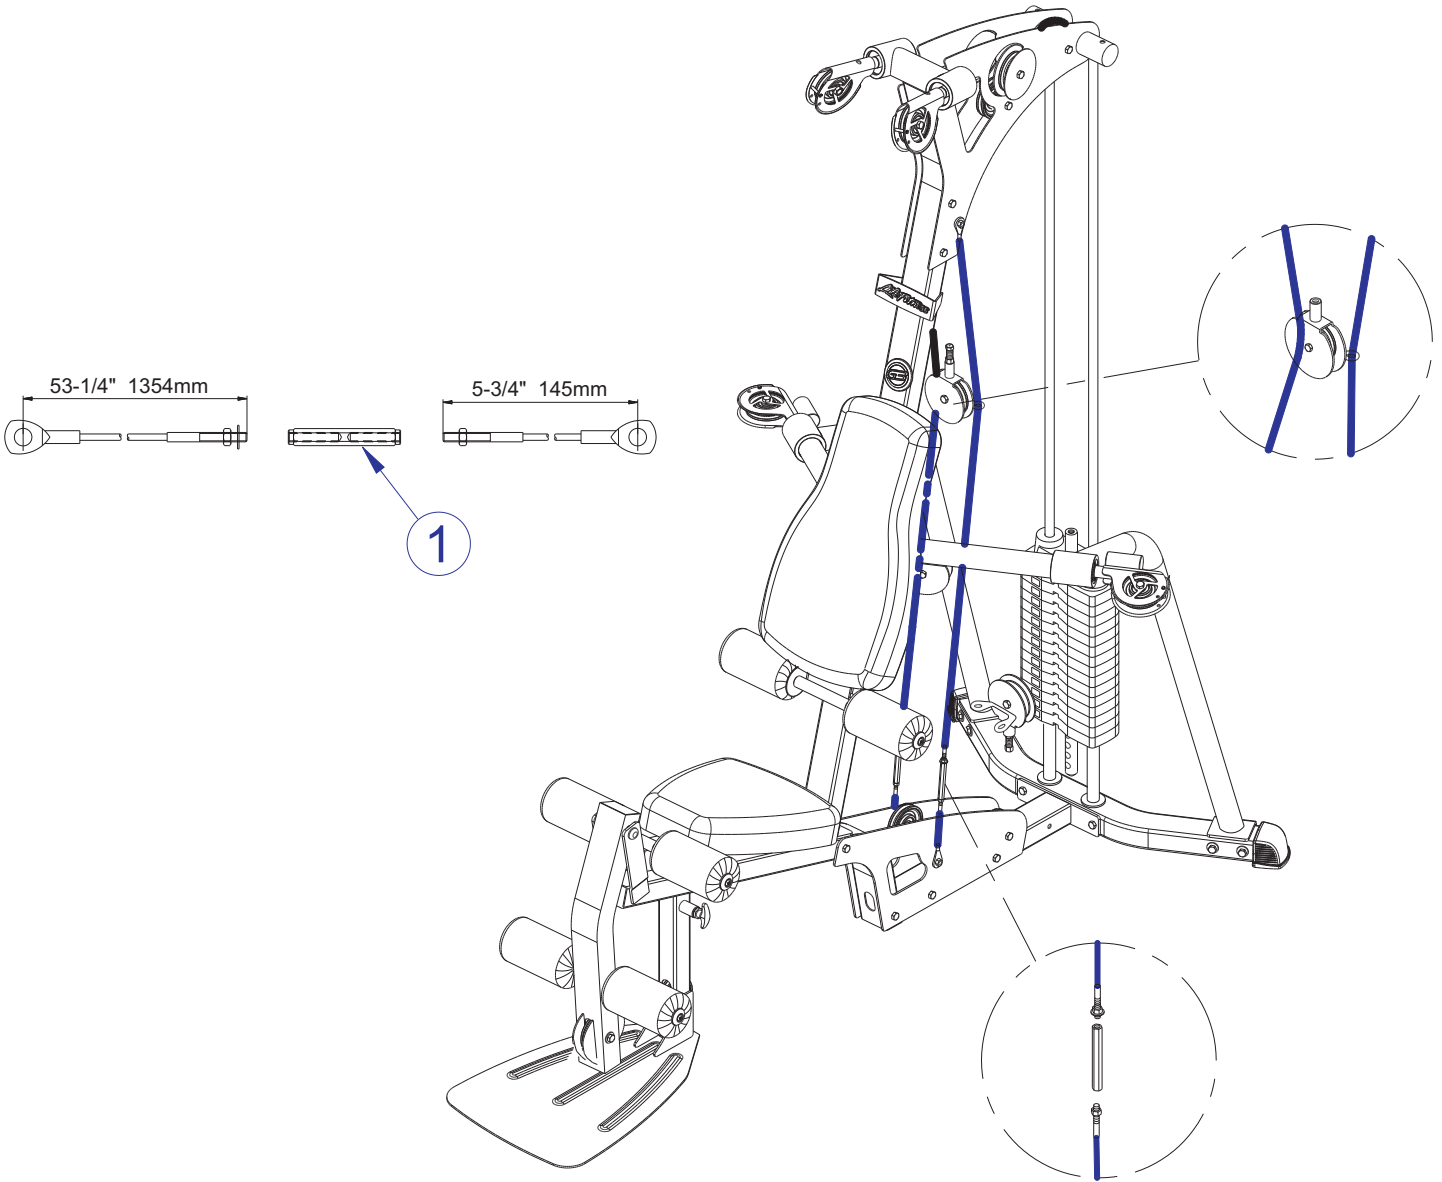

G3-001 G3 HOME GYM FRONT GUIDE CABLES

ITEM NO.	QTY.	PART NO.	DESCRIPTION
1	2	7122101	CABLE ASSY, 777 GUIDE P13-0112-3